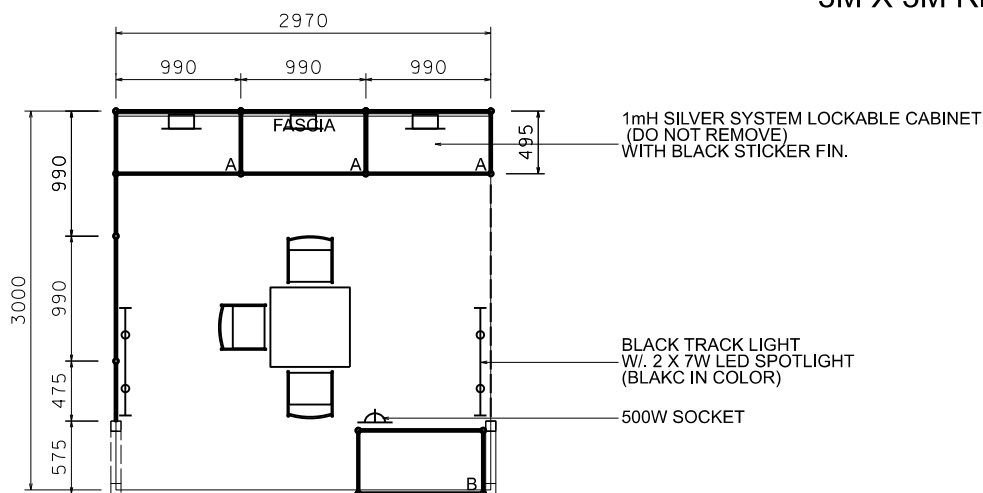

PREMIUM BOOTH 3M X 3M Non-Corner Premium Booth

三米乘三米攤位

PLAN

PERSPECTIVE

ELEVATION

BOOTH SPECIFICATIONS		QTY.
	1000W x 500D x 1000H LOCKABLE CABINET (DO NOT REMOVE), SILVER SYSTEM W/ BLACK STICKER FIN.	3
	1000W x 500D x 1000H LOCKABLE CABINET, SILVER SYSTEM W/ BLACK STICKER FIN. FRONTAGE 1000mm X 1000mmH D.PRINT FOAMBOARD	1
	2960mm X 1500mmH D.PRINT FOAMBOARD ON SYSTEM PANEL	1
	FOAMBOARD FASCIA W/ D.PRINT LOGO AND STICKER COMPANY NAME	1
	BLACK TRACK LIGHT W/ 2 X 7W LED SPOTLIGHT (WHITE LIGHT)	2
	BLACK LEATHER CHAIR	3
	700 X 700 X 750mmH SQUARE MEETING TABLE	1
	500W SQUARE PIN POWER SOCKET	1
	24W LED GILBERT LAMP	3
	RUBBISH BIN & CARPET (9sqm.)	

D.PRINT ON FOAMBOARD

ELEVATION

BOOTH SPECIFICATIONS		QTY.
	1000W x 500D x 1000H LOCKABLE CABINET (DO NOT REMOVE), SILVER SYSTEM W/ BLACK STICKER FIN.	3
	1000W x 500D x 1000H LOCKABLE CABINET, SILVER SYSTEM W/ BLACK STICKER FIN. FRONTAGE 1000mm X 1000mmH D.PRINT FOAMBOARD	1
	2960mm X 1500mmH D.PRINT FOAMBOARD ON SYSTEM PANEL	1
	FOAMBOARD FASCIA W/ D.PRINT LOGO AND STICKER COMPANY NAME	1
	BLACK TRACK LIGHT W/ 2 X 7W LED SPOTLIGHT (WHITE LIGHT)	2
	BLACK LEATHER CHAIR	3
	700 X 700 X 750mmH SQUARE MEETING TABLE	1
	500W SQUARE PIN POWER SOCKET	1
	24W LED GILBERT LAMP	3
	RUBBISH BIN & CARPET (9sqm.)	

PREMIUM BOOTH

3M X 3M Right Corner Premium Booth

三米乘三米右邊角位攤位

PLAN

PERSPECTIVE

ELEVATION

BOOTH SPECIFICATIONS		QTY.
	1000W x 500D x 1000H LOCKABLE CABINET (DO NOT REMOVE), SILVER SYSTEM W/ BLACK STICKER FIN.	3
	1000W x 500D x 1000H LOCKABLE CABINET, SILVER SYSTEM W/ BLACK STICKER FIN. FRONTAGE 1000mm X 1000mmH D.PRINT FOAMBOARD	1
	2960mm X 1500mmH D.PRINT FOAMBOARD ON SYSTEM PANEL	1
	FOAMBOARD FASCIA W/ D.PRINT LOGO AND STICKER COMPANY NAME	1
	BLACK TRACK LIGHT W/ 2 X 7W LED SPOTLIGHT (WHITE LIGHT)	2
	BLACK LEATHER CHAIR	3
	700 X 700 X 750mmH SQUARE MEETING TABLE	1
	500W SQUARE PIN POWER SOCKET	1
	24W LED GILBERT LAMP	3
	RUBBISH BIN & CARPET (9sqm.)	