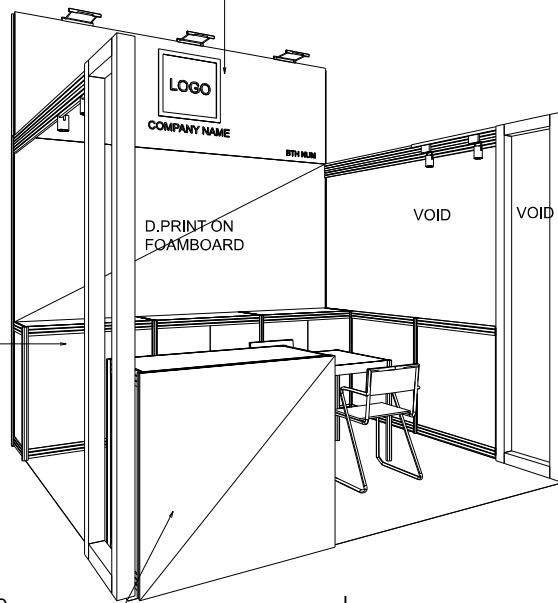

PREMIUM BOOTH 3M X 3M Non-Corner Premium Booth

三米乘三米攤位

PLAN

PERSPECTIVE

ELEVATION

BOOTH SPECIFICATIONS		QTY.
	1000W x 500D x 1000H LOCKABLE CABINET (DO NOT REMOVE), SILVER SYSTEM W/ BLACK STICKER FIN.	3
	1000W x 500D x 1000H LOCKABLE CABINET, SILVER SYSTEM W/ BLACK STICKER FIN. FRONTAGE 1000mm X 1000mmH D.PRINT FOAMBOARD	1
	2960mm X 1500mmH D.PRINT FOAMBOARD ON SYSTEM PANEL	1
	FOAMBOARD FASCIA W/ D.PRINT LOGO AND STICKER COMPANY NAME	1
	BLACK TRACK LIGHT W/ 2 X 7W LED SPOTLIGHT (WHITE LIGHT)	2
	BLACK LEATHER CHAIR	3
	700 X 700 X 750mmH SQUARE MEETING TABLE	1
	500W SQUARE PIN POWER SOCKET	1
	24W LED GILBERT LAMP	3
	RUBBISH BIN & CARPET (9sqm.)	

PREMIUM BOOTH

3M X 3M Left Corner Premium Booth

三米乘三米左邊角位攤位

1mH SILVER SYSTEM LOCKABLE CABINET
(DO NOT REMOVE)
WITH BLACK STICKER FIN.

BLACK TRACK LIGHT
W/ 2 X 7W LED SPOTLIGHT
(BLACK IN COLOR)

500W SOCKET

FOAMBOARD FASCIA
W/ D.PRINT LOGO
AND STICKER COMPANY NAME

1000mmH
LOCKABLE CABINET
SILVER SYSTEM W/
BLACK STICKER FIN,

2960mm X 1500mmH
D.PRINT FOAMBOARD
ON SYSTEM PANEL

1000mm X 1000mmH
D.PRINT FOAMBOARD
ON SYSTEM COUNTER

D.PRINT ON FOAMBOARD

ELEVATION

BOOTH SPECIFICATIONS		QTY.
	1000W x 500D x 1000H LOCKABLE CABINET (DO NOT REMOVE), SILVER SYSTEM W/ BLACK STICKER FIN.	3
	1000W x 500D x 1000H LOCKABLE CABINET, SILVER SYSTEM W/ BLACK STICKER FIN. FRONTAGE 1000mm X 1000mmH D.PRINT FOAMBOARD	1
	2960mm X 1500mmH D.PRINT FOAMBOARD ON SYSTEM PANEL	1
	FOAMBOARD FASCIA W/ D.PRINT LOGO AND STICKER COMPANY NAME	1
	BLACK TRACK LIGHT W/ 2 X 7W LED SPOTLIGHT (WHITE LIGHT)	2
	BLACK LEATHER CHAIR	3
	700 X 700 X 750mmH SQUARE MEETING TABLE	1
	500W SQUARE PIN POWER SOCKET	1
	24W LED GILBERT LAMP	3
	RUBBISH BIN & CARPET (9sqm.)	