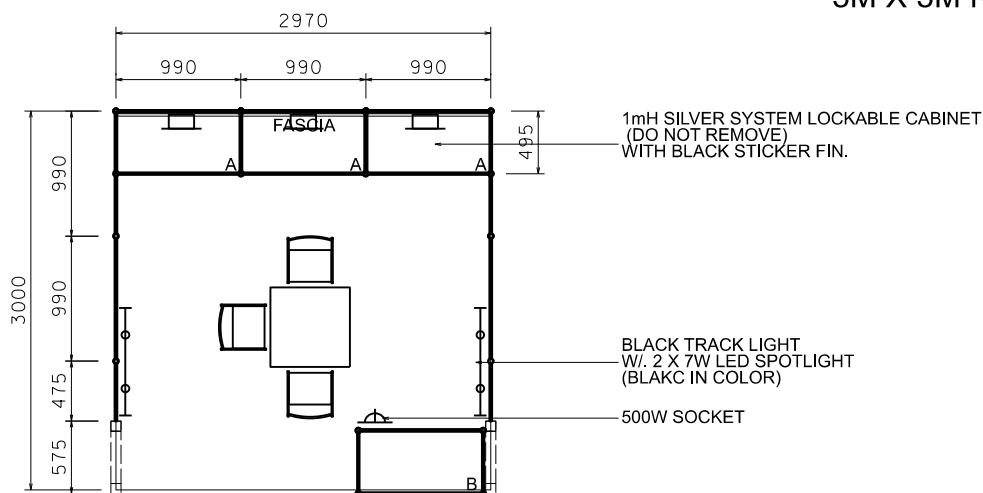

PREMIUM BOOTH 3M X 3M Non-Corner Premium Booth

三米乘三米攤位

PLAN

PERSPECTIVE

ELEVATION

BOOTH SPECIFICATIONS		QTY.
	1000W x 500D x 1000H LOCKABLE CABINET (DO NOT REMOVE), SILVER SYSTEM W/ BLACK STICKER FIN.	3
	1000W x 500D x 1000H LOCKABLE CABINET, SILVER SYSTEM W/ BLACK STICKER FIN. FRONTAGE 1000mm X 1000mmH D.PRINT FOAMBOARD	1
	2960mm X 1500mmH D.PRINT FOAMBOARD ON SYSTEM PANEL	1
	FOAMBOARD FASCIA W/ D.PRINT LOGO AND STICKER COMPANY NAME	1
	BLACK TRACK LIGHT W/ 2 X 7W LED SPOTLIGHT (WHITE LIGHT)	2
	BLACK LEATHER CHAIR	3
	700 X 700 X 750mmH SQUARE MEETING TABLE	1
	500W SQUARE PIN POWER SOCKET	1
	24W LED GILBERT LAMP	3
	RUBBISH BIN & CARPET (9sqm.)	

PREMIUM BOOTH

3M X 3M Left Corner Premium Booth

三米乘三米左邊角位攤位

1mH SILVER SYSTEM LOCKABLE CABINET
(DO NOT REMOVE)
WITH BLACK STICKER FIN.

BLACK TRACK LIGHT
W/ 2 X 7W LED SPOTLIGHT
(BLACK IN COLOR)

500W SOCKET

PREMIUM BOOTH

3M X 3M Right Corner Premium Booth

三米乘三米右邊角位攤位

PLAN

PERSPECTIVE

ELEVATION

BOOTH SPECIFICATIONS		QTY.
	1000W x 500D x 1000H LOCKABLE CABINET (DO NOT REMOVE), SILVER SYSTEM W/ BLACK STICKER FIN.	3
	1000W x 500D x 1000H LOCKABLE CABINET, SILVER SYSTEM W/ BLACK STICKER FIN. FRONTAGE 1000mm X 1000mmH D.PRINT FOAMBOARD	1
	2960mm X 1500mmH D.PRINT FOAMBOARD ON SYSTEM PANEL	1
	FOAMBOARD FASCIA W/ D.PRINT LOGO AND STICKER COMPANY NAME	1
	BLACK TRACK LIGHT W/ 2 X 7W LED SPOTLIGHT (WHITE LIGHT)	2
	BLACK LEATHER CHAIR	3
	700 X 700 X 750mmH SQUARE MEETING TABLE	1
	500W SQUARE PIN POWER SOCKET	1
	24W LED GILBERT LAMP	3
	RUBBISH BIN & CARPET (9sqm.)	