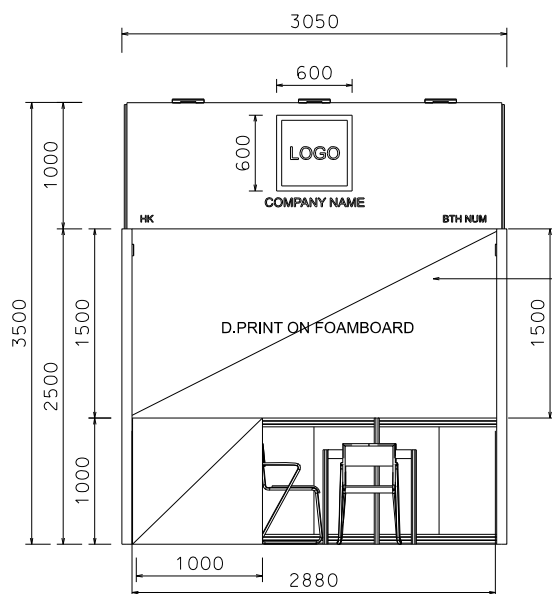

PREMIUM BOOTH 3M X 3M Non-Corner Premium Booth

三米乘三米攤位

PLAN

PERSPECTIVE

ELEVATION

BOOTH SPECIFICATIONS		QTY.
	1000W x 500D x 1000H LOCKABLE CABINET (DO NOT REMOVE), SILVER SYSTEM W/ BLACK STICKER FIN.	3
	1000W x 500D x 1000H LOCKABLE CABINET, SILVER SYSTEM W/ BLACK STICKER FIN. FRONTAGE 1000mm X 1000mmH D.PRINT FOAMBOARD	1
	2960mm X 1500mmH D.PRINT FOAMBOARD ON SYSTEM PANEL	1
	FOAMBOARD FASCIA W/ D.PRINT LOGO AND STICKER COMPANY NAME	1
	BLACK TRACK LIGHT W/ 2 X 7W LED SPOTLIGHT (WHITE LIGHT)	2
	BLACK LEATHER CHAIR	3
	700 X 700 X 750mmH SQUARE MEETING TABLE	1
	500W SQUARE PIN POWER SOCKET	1
	24W LED GILBERT LAMP	3
	RUBBISH BIN & CARPET (9sqm.)	

PREMIUM BOOTH

3M X 3M Left Corner Premium Booth

三米乘三米左邊角位攤位

1mH SILVER SYSTEM LOCKABLE CABINET
(DO NOT REMOVE)
WITH BLACK STICKER FIN.

BLACK TRACK LIGHT
W/ 2 X 7W LED SPOTLIGHT
(BLACK IN COLOR)

500W SOCKET

FOAMBOARD FASCIA
W/ D.PRINT LOGO
AND STICKER COMPANY NAME

1000mmH
LOCKABLE CABINET
SILVER SYSTEM W/
BLACK STICKER FIN,

2960mm X 1500mmH
D.PRINT FOAMBOARD
ON SYSTEM PANEL

1000mm X 1000mmH
D.PRINT FOAMBOARD
ON SYSTEM COUNTER

D.PRINT ON FOAMBOARD

ELEVATION

BOOTH SPECIFICATIONS		QTY.
	1000W x 500D x 1000H LOCKABLE CABINET (DO NOT REMOVE), SILVER SYSTEM W/ BLACK STICKER FIN.	3
	1000W x 500D x 1000H LOCKABLE CABINET, SILVER SYSTEM W/ BLACK STICKER FIN. FRONTAGE 1000mm X 1000mmH D.PRINT FOAMBOARD	1
	2960mm X 1500mmH D.PRINT FOAMBOARD ON SYSTEM PANEL	1
	FOAMBOARD FASCIA W/ D.PRINT LOGO AND STICKER COMPANY NAME	1
	BLACK TRACK LIGHT W/ 2 X 7W LED SPOTLIGHT (WHITE LIGHT)	2
	BLACK LEATHER CHAIR	3
	700 X 700 X 750mmH SQUARE MEETING TABLE	1
	500W SQUARE PIN POWER SOCKET	1
	24W LED GILBERT LAMP	3
	RUBBISH BIN & CARPET (9sqm.)	