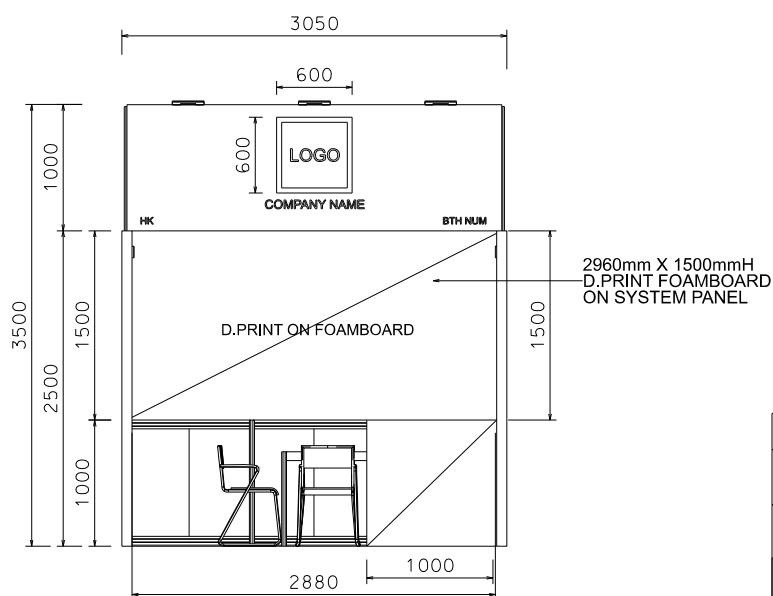

PREMIUM BOOTH 3M X 3M Non-Corner Premium Booth

三米乘三米攤位

PLAN

PERSPECTIVE

ELEVATION

BOOTH SPECIFICATIONS		QTY.
	1000W x 500D x 1000H LOCKABLE CABINET (DO NOT REMOVE), SILVER SYSTEM W/ BLACK STICKER FIN.	3
	1000W x 500D x 1000H LOCKABLE CABINET, SILVER SYSTEM W/ BLACK STICKER FIN. FRONTAGE 1000mm X 1000mmH D.PRINT FOAMBOARD	1
	2960mm X 1500mmH D.PRINT FOAMBOARD ON SYSTEM PANEL	1
	FOAMBOARD FASCIA W/ D.PRINT LOGO AND STICKER COMPANY NAME	1
	BLACK TRACK LIGHT W/ 2 X 7W LED SPOTLIGHT (WHITE LIGHT)	2
	BLACK LEATHER CHAIR	3
	700 X 700 X 750mmH SQUARE MEETING TABLE	1
	500W SQUARE PIN POWER SOCKET	1
	24W LED GILBERT LAMP	3
	RUBBISH BIN & CARPET (9sqm.)	

D.PRINT ON FOAMBOARD

ELEVATION

BOOTH SPECIFICATIONS		QTY.
	1000W x 500D x 1000H LOCKABLE CABINET (DO NOT REMOVE), SILVER SYSTEM W/ BLACK STICKER FIN.	3
	1000W x 500D x 1000H LOCKABLE CABINET, SILVER SYSTEM W/ BLACK STICKER FIN. FRONTAGE 1000mm X 1000mmH D.PRINT FOAMBOARD	1
	2960mm X 1500mmH D.PRINT FOAMBOARD ON SYSTEM PANEL	1
	FOAMBOARD FASCIA W/ D.PRINT LOGO AND STICKER COMPANY NAME	1
	BLACK TRACK LIGHT W/ 2 X 7W LED SPOTLIGHT (WHITE LIGHT)	2
	BLACK LEATHER CHAIR	3
	700 X 700 X 750mmH SQUARE MEETING TABLE	1
	500W SQUARE PIN POWER SOCKET	1
	24W LED GILBERT LAMP	3
	RUBBISH BIN & CARPET (9sqm.)	

PREMIUM BOOTH

3M X 3M Right Corner Premium Booth

三米乘三米右邊角位攤位

PLAN

PERSPECTIVE

ELEVATION

BOOTH SPECIFICATIONS		QTY.
	1000W x 500D x 1000H LOCKABLE CABINET (DO NOT REMOVE), SILVER SYSTEM W/ BLACK STICKER FIN.	3
	1000W x 500D x 1000H LOCKABLE CABINET, SILVER SYSTEM W/ BLACK STICKER FIN. FRONTAGE 1000mm X 1000mmH D.PRINT FOAMBOARD	1
	2960mm X 1500mmH D.PRINT FOAMBOARD ON SYSTEM PANEL	1
	FOAMBOARD FASCIA W/ D.PRINT LOGO AND STICKER COMPANY NAME	1
	BLACK TRACK LIGHT W/ 2 X 7W LED SPOTLIGHT (WHITE LIGHT)	2
	BLACK LEATHER CHAIR	3
	700 X 700 X 750mmH SQUARE MEETING TABLE	1
	500W SQUARE PIN POWER SOCKET	1
	24W LED GILBERT LAMP	3
	RUBBISH BIN & CARPET (9sqm.)	