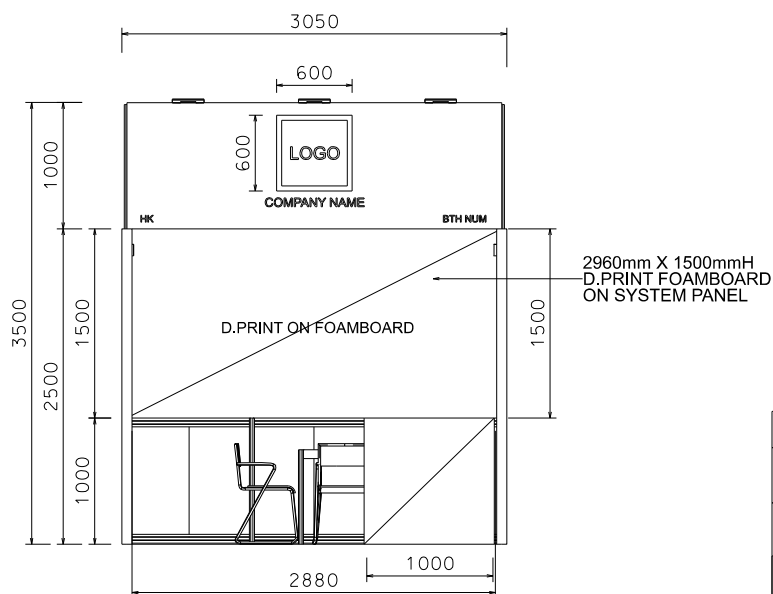

PREMIUM BOOTH 3M X 3M Non-Corner Premium Booth

三米乘三米攤位

PLAN

PERSPECTIVE

ELEVATION

BOOTH SPECIFICATIONS		QTY.
	1000W x 500D x 1000H LOCKABLE CABINET (DO NOT REMOVE), SILVER SYSTEM W/ BLACK STICKER FIN.	3
	1000W x 500D x 1000H LOCKABLE CABINET, SILVER SYSTEM W/ BLACK STICKER FIN. FRONTAGE 1000mm X 1000mmH D.PRINT FOAMBOARD	1
	2960mm X 1500mmH D.PRINT FOAMBOARD ON SYSTEM PANEL	1
	FOAMBOARD FASCIA W/ D.PRINT LOGO AND STICKER COMPANY NAME	1
	BLACK TRACK LIGHT W/ 2 X 7W LED SPOTLIGHT (WHITE LIGHT)	2
	BLACK LEATHER CHAIR	3
	700 X 700 X 750mmH SQUARE MEETING TABLE	1
	500W SQUARE PIN POWER SOCKET	1
	24W LED GILBERT LAMP	3
	RUBBISH BIN & CARPET (9sqm.)	

PREMIUM BOOTH

3M X 3M Left Corner Premium Booth

三米乘三米左邊角位攤位

1mH SILVER SYSTEM LOCKABLE CABINET
(DO NOT REMOVE)
WITH BLACK STICKER FIN.

BLACK TRACK LIGHT
W/ 2 X 7W LED SPOTLIGHT
(BLACK IN COLOR)

500W SOCKET

PREMIUM BOOTH

3M X 3M Right Corner Premium Booth

三米乘三米右邊角位攤位

PLAN

PERSPECTIVE

ELEVATION

BOOTH SPECIFICATIONS		QTY.
	1000W x 500D x 1000H LOCKABLE CABINET (DO NOT REMOVE), SILVER SYSTEM W/ BLACK STICKER FIN.	3
	1000W x 500D x 1000H LOCKABLE CABINET, SILVER SYSTEM W/ BLACK STICKER FIN. FRONTAGE 1000mm X 1000mmH D.PRINT FOAMBOARD	1
	2960mm X 1500mmH D.PRINT FOAMBOARD ON SYSTEM PANEL	1
	FOAMBOARD FASCIA W/ D.PRINT LOGO AND STICKER COMPANY NAME	1
	BLACK TRACK LIGHT W/ 2 X 7W LED SPOTLIGHT (WHITE LIGHT)	2
	BLACK LEATHER CHAIR	3
	700 X 700 X 750mmH SQUARE MEETING TABLE	1
	500W SQUARE PIN POWER SOCKET	1
	24W LED GILBERT LAMP	3
	RUBBISH BIN & CARPET (9sqm.)	