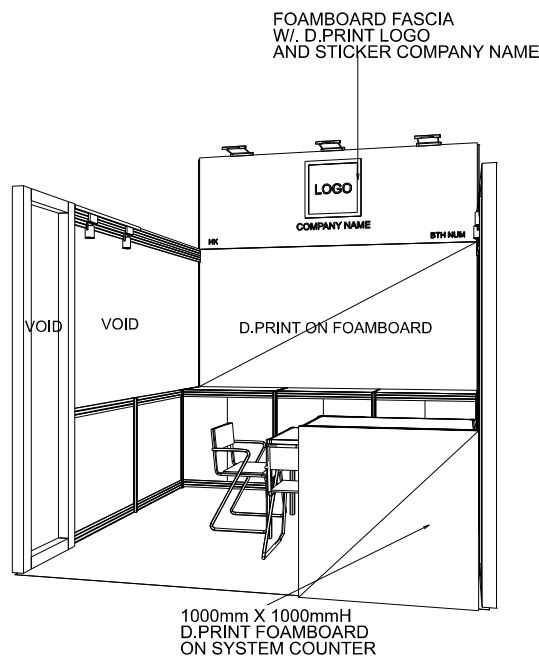

PREMIUM BOOTH 3M X 3M Non-Corner Premium Booth

三米乘三米攤位

PLAN

PERSPECTIVE

ELEVATION

BOOTH SPECIFICATIONS		QTY.
	1000W x 500D x 1000H LOCKABLE CABINET (DO NOT REMOVE), SILVER SYSTEM W/ BLACK STICKER FIN.	3
	1000W x 500D x 1000H LOCKABLE CABINET, SILVER SYSTEM W/ BLACK STICKER FIN. FRONTAGE 1000mm X 1000mmH D.PRINT FOAMBOARD	1
	2960mm X 1500mmH D.PRINT FOAMBOARD ON SYSTEM PANEL	1
	FOAMBOARD FASCIA W/ D.PRINT LOGO AND STICKER COMPANY NAME	1
	BLACK TRACK LIGHT W/ 2 X 7W LED SPOTLIGHT (WHITE LIGHT)	2
	BLACK LEATHER CHAIR	3
	700 X 700 X 750mmH SQUARE MEETING TABLE	1
	500W SQUARE PIN POWER SOCKET	1
	24W LED GILBERT LAMP	3
	RUBBISH BIN & CARPET (9sqm.)	

PREMIUM BOOTH

3M X 3M Left Corner Premium Booth

三米乘三米左邊角位攤位

1mH SILVER SYSTEM LOCKABLE CABINET
(DO NOT REMOVE)
WITH BLACK STICKER FIN.

BLACK TRACK LIGHT
W/ 2 X 7W LED SPOTLIGHT
(BLACK IN COLOR)

500W SOCKET

PREMIUM BOOTH

3M X 3M Right Corner Premium Booth

三米乘三米右邊角位攤位

PLAN

PERSPECTIVE

ELEVATION

BOOTH SPECIFICATIONS		QTY.
	1000W x 500D x 1000H LOCKABLE CABINET (DO NOT REMOVE), SILVER SYSTEM W/ BLACK STICKER FIN.	3
	1000W x 500D x 1000H LOCKABLE CABINET, SILVER SYSTEM W/ BLACK STICKER FIN. FRONTAGE 1000mm X 1000mmH D.PRINT FOAMBOARD	1
	2960mm X 1500mmH D.PRINT FOAMBOARD ON SYSTEM PANEL	1
	FOAMBOARD FASCIA W/ D.PRINT LOGO AND STICKER COMPANY NAME	1
	BLACK TRACK LIGHT W/ 2 X 7W LED SPOTLIGHT (WHITE LIGHT)	2
	BLACK LEATHER CHAIR	3
	700 X 700 X 750mmH SQUARE MEETING TABLE	1
	500W SQUARE PIN POWER SOCKET	1
	24W LED GILBERT LAMP	3
	RUBBISH BIN & CARPET (9sqm.)	