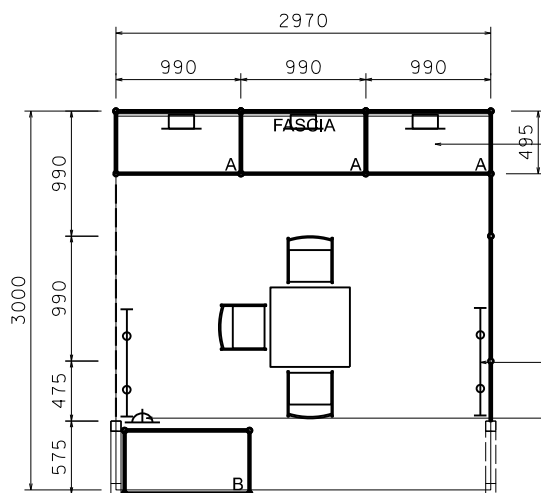

PREMIUM BOOTH 3M X 3M Non-Corner Premium Booth

三米乘三米攤位

PLAN

PERSPECTIVE

ELEVATION

BOOTH SPECIFICATIONS		QTY.
	1000W x 500D x 1000H LOCKABLE CABINET (DO NOT REMOVE), SILVER SYSTEM W/ BLACK STICKER FIN.	3
	1000W x 500D x 1000H LOCKABLE CABINET, SILVER SYSTEM W/ BLACK STICKER FIN. FRONTAGE 1000mm X 1000mmH D.PRINT FOAMBOARD	1
	2960mm X 1500mmH D.PRINT FOAMBOARD ON SYSTEM PANEL	1
	FOAMBOARD FASCIA W/ D.PRINT LOGO AND STICKER COMPANY NAME	1
	BLACK TRACK LIGHT W/ 2 X 7W LED SPOTLIGHT (WHITE LIGHT)	2
	BLACK LEATHER CHAIR	3
	700 X 700 X 750mmH SQUARE MEETING TABLE	1
	500W SQUARE PIN POWER SOCKET	1
	24W LED GILBERT LAMP	3
	RUBBISH BIN & CARPET (9sqm.)	

PREMIUM BOOTH

3M X 3M Left Corner Premium Booth

三米乘三米左邊角位攤位

1mH SILVER SYSTEM LOCKABLE CABINET
(DO NOT REMOVE)
WITH BLACK STICKER FIN.

BLACK TRACK LIGHT
W/ 2 X 7W LED SPOTLIGHT
(BLACK IN COLOR)

500W SOCKET

FOAMBOARD FASCIA
W/ D.PRINT LOGO
AND STICKER COMPANY NAME

1000mmH
LOCKABLE CABINET
SILVER SYSTEM W/
BLACK STICKER FIN,

2960mm X 1500mmH
D.PRINT FOAMBOARD
ON SYSTEM PANEL

1000mm X 1000mmH
D.PRINT FOAMBOARD
ON SYSTEM COUNTER

PREMIUM BOOTH

3M X 3M Right Corner Premium Booth

三米乘三米右邊角位攤位

PLAN

PERSPECTIVE

ELEVATION

BOOTH SPECIFICATIONS		QTY.
	1000W x 500D x 1000H LOCKABLE CABINET (DO NOT REMOVE), SILVER SYSTEM W/ BLACK STICKER FIN.	3
	1000W x 500D x 1000H LOCKABLE CABINET, SILVER SYSTEM W/ BLACK STICKER FIN. FRONTAGE 1000mm X 1000mmH D.PRINT FOAMBOARD	1
	2960mm X 1500mmH D.PRINT FOAMBOARD ON SYSTEM PANEL	1
	FOAMBOARD FASCIA W/ D.PRINT LOGO AND STICKER COMPANY NAME	1
	BLACK TRACK LIGHT W/ 2 X 7W LED SPOTLIGHT (WHITE LIGHT)	2
	BLACK LEATHER CHAIR	3
	700 X 700 X 750mmH SQUARE MEETING TABLE	1
	500W SQUARE PIN POWER SOCKET	1
	24W LED GILBERT LAMP	3
	RUBBISH BIN & CARPET (9sqm.)	