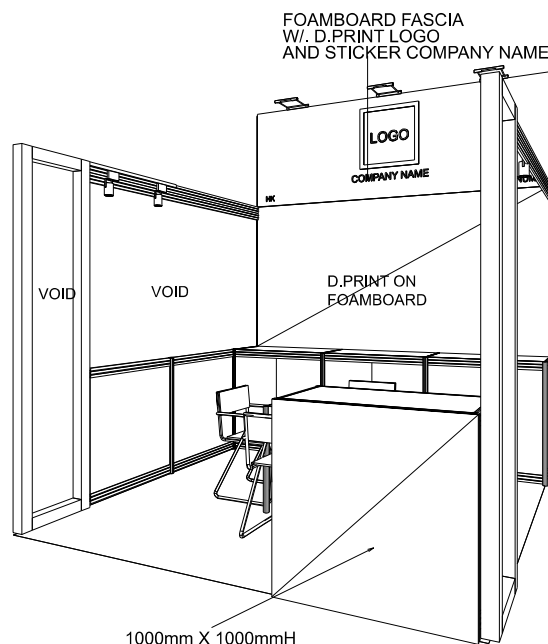

PREMIUM BOOTH 3M X 3M Non-Corner Premium Booth

三米乘三米攤位

PLAN

PERSPECTIVE

ELEVATION

BOOTH SPECIFICATIONS		QTY.
	1000W x 500D x 1000H LOCKABLE CABINET (DO NOT REMOVE), SILVER SYSTEM W/ BLACK STICKER FIN.	3
	1000W x 500D x 1000H LOCKABLE CABINET, SILVER SYSTEM W/ BLACK STICKER FIN. FRONTAGE 1000mm X 1000mmH D.PRINT FOAMBOARD	1
	2960mm X 1500mmH D.PRINT FOAMBOARD ON SYSTEM PANEL	1
	FOAMBOARD FASCIA W/ D.PRINT LOGO AND STICKER COMPANY NAME	1
	BLACK TRACK LIGHT W/ 2 X 7W LED SPOTLIGHT (WHITE LIGHT)	2
	BLACK LEATHER CHAIR	3
	700 X 700 X 750mmH SQUARE MEETING TABLE	1
	500W SQUARE PIN POWER SOCKET	1
	24W LED GILBERT LAMP	3
	RUBBISH BIN & CARPET (9sqm.)	

D.PRINT ON FOAMBOARD

ELEVATION

BOOTH SPECIFICATIONS		QTY.
	1000W x 500D x 1000H LOCKABLE CABINET (DO NOT REMOVE), SILVER SYSTEM W/ BLACK STICKER FIN.	3
	1000W x 500D x 1000H LOCKABLE CABINET, SILVER SYSTEM W/ BLACK STICKER FIN. FRONTAGE 1000mm X 1000mmH D.PRINT FOAMBOARD	1
	2960mm X 1500mmH D.PRINT FOAMBOARD ON SYSTEM PANEL	1
	FOAMBOARD FASCIA W/ D.PRINT LOGO AND STICKER COMPANY NAME	1
	BLACK TRACK LIGHT W/ 2 X 7W LED SPOTLIGHT (WHITE LIGHT)	2
	BLACK LEATHER CHAIR	3
	700 X 700 X 750mmH SQUARE MEETING TABLE	1
	500W SQUARE PIN POWER SOCKET	1
	24W LED GILBERT LAMP	3
	RUBBISH BIN & CARPET (9sqm.)	

PREMIUM BOOTH

3M X 3M Right Corner Premium Booth

三米乘三米右邊角位攤位

PLAN

PERSPECTIVE

ELEVATION

BOOTH SPECIFICATIONS		QTY.
	1000W x 500D x 1000H LOCKABLE CABINET (DO NOT REMOVE), SILVER SYSTEM W/ BLACK STICKER FIN.	3
	1000W x 500D x 1000H LOCKABLE CABINET, SILVER SYSTEM W/ BLACK STICKER FIN. FRONTAGE 1000mm X 1000mmH D.PRINT FOAMBOARD	1
	2960mm X 1500mmH D.PRINT FOAMBOARD ON SYSTEM PANEL	1
	FOAMBOARD FASCIA W/ D.PRINT LOGO AND STICKER COMPANY NAME	1
	BLACK TRACK LIGHT W/ 2 X 7W LED SPOTLIGHT (WHITE LIGHT)	2
	BLACK LEATHER CHAIR	3
	700 X 700 X 750mmH SQUARE MEETING TABLE	1
	500W SQUARE PIN POWER SOCKET	1
	24W LED GILBERT LAMP	3
	RUBBISH BIN & CARPET (9sqm.)	